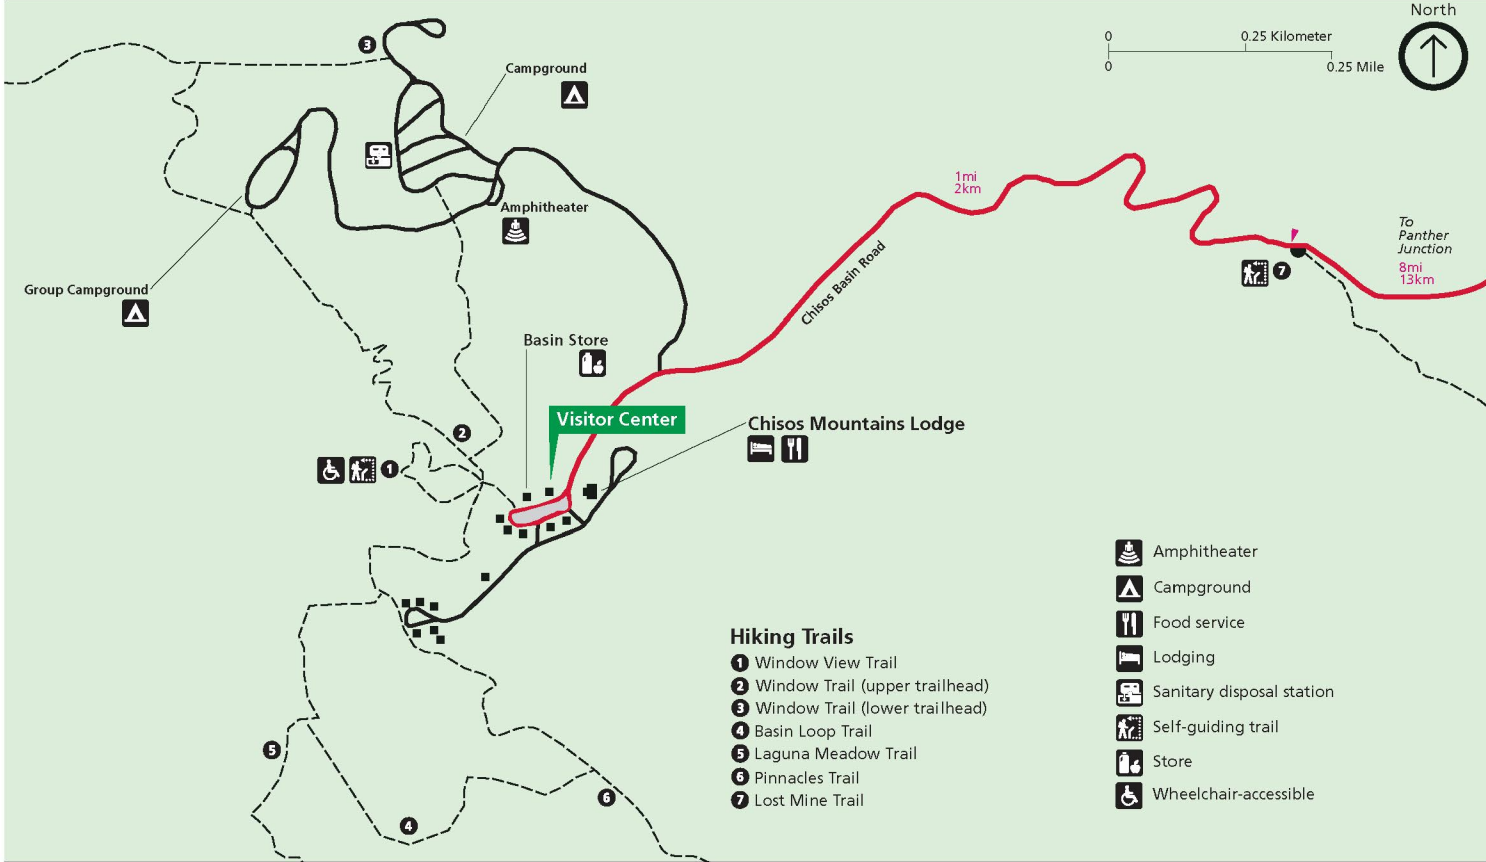

Chisos Basin

5401ft 1646m

Rio Grande Village

1850ft 564m